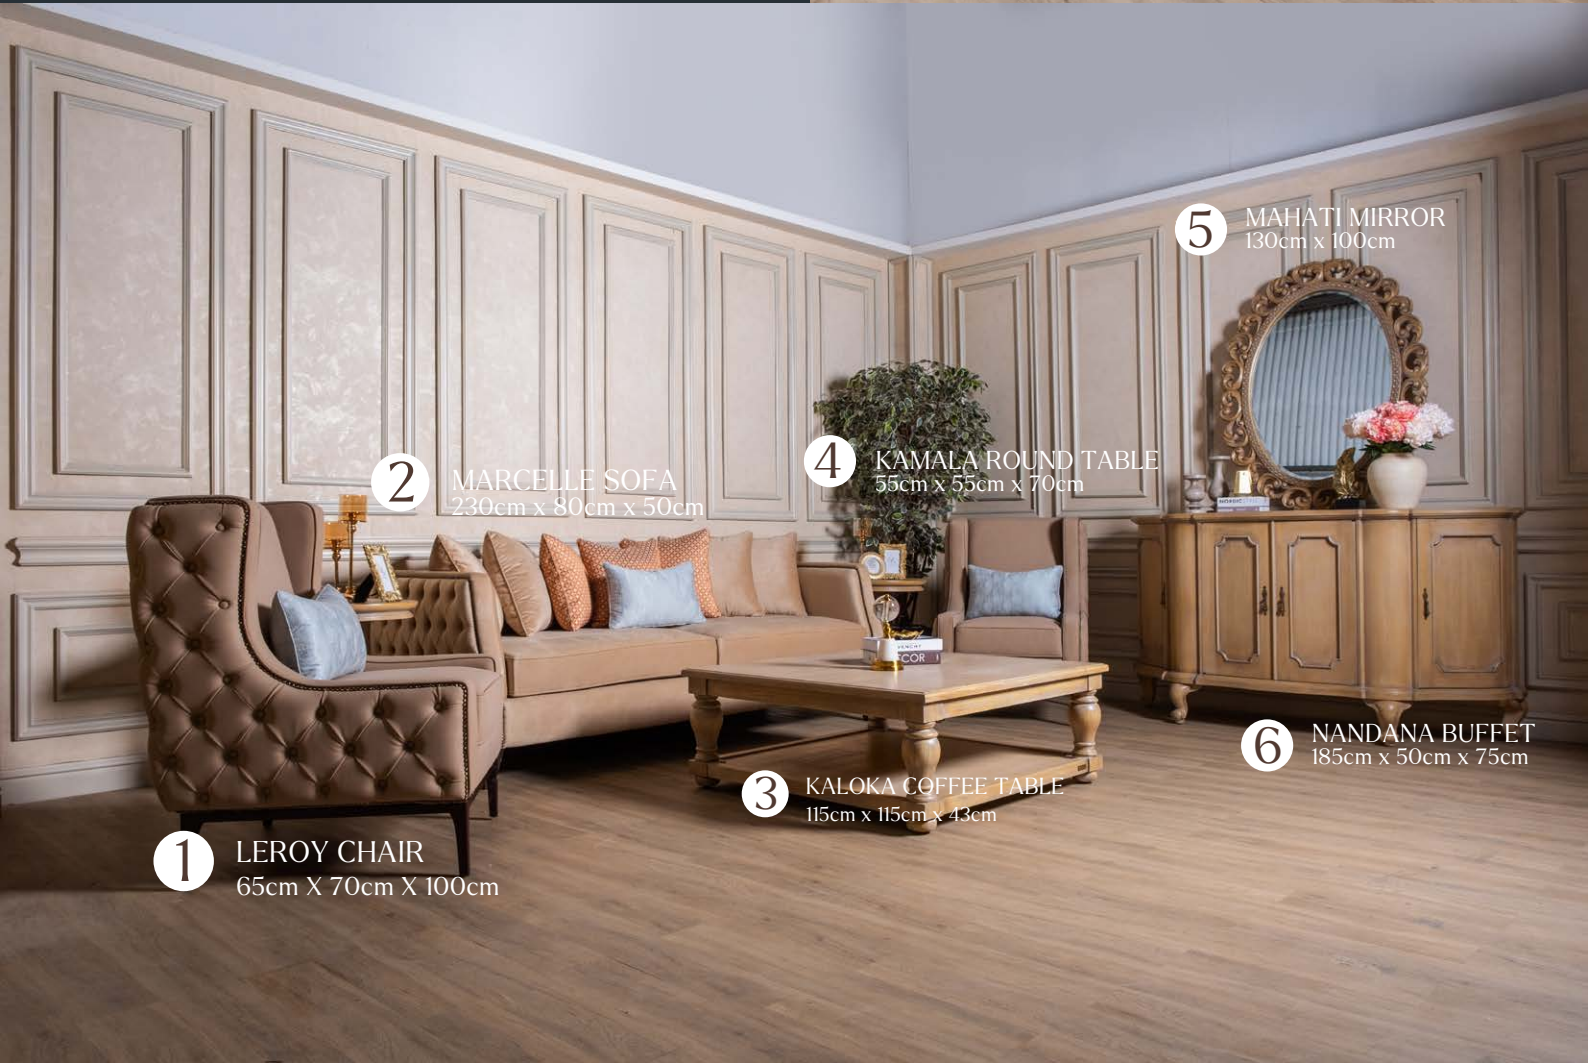

1 LEROY CHAIR
65cm X 70cm X 100cm

2 MARCELLE SOFA
230cm x 80cm x 50cm

3 KALOKA COFFEE TABLE
115cm x 115cm x 43cm

4 KAMALA ROUND TABLE
55cm x 55cm x 70cm

5 MAHATI MIRROR
130cm x 100cm

6 NANDANA BUFFET
185cm x 50cm x 75cm

MARCELLE

S E R I E S

Get special price for bundling purchase on Alessia Series!

1

LEROY CHAIR

65cm X 70cm X 100cm

2

MARCELLE SOFA